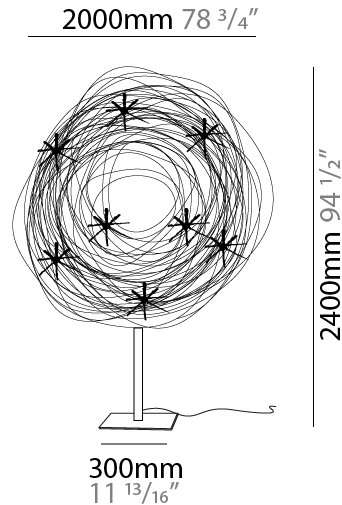

GENERAL

Series: Confusione
 Brand: Knikerboker
 Division: Design
 Mounting Type: Portable
 Mounting Location: Floor
 Subcategory: Floor

PHYSICAL

Shape: Curves
 Length (mm): 1400
 Length (in): 55 1/8
 Width (mm): 300
 Width (in): 11 13/16
 Height (mm): 1800
 Height (in): 70 7/8
 Light Distribution: Direct / Indirect
 Fixture Finish: ANA
 Fixture Material: Anodized Aluminum
 Cable Details: Anodized Aluminum Wire 1400mm / 55 1/8"
 Upon Request: Bolt Down

LED

Color Temperature (°K): 3000
 Max. Delivered Lumen (lm): 3200
 CRI: >80 CRI

OPTICAL

RATINGS AND CERTIFICATIONS

Certified By: Certified for North American Standards
 IP rating: IP20

1400mm 55 1/8"

1800mm 70 7/8"

GENERAL

Series: Confusione
 Brand: Knikerboker
 Division: Design
 Mounting Type: Portable
 Mounting Location: Floor
 Subcategory: Floor

PHYSICAL

Shape: Curves
 Length (mm): 2000
 Length (in): 78 3/4
 Width (mm): 300
 Width (in): 11 13/16
 Height (mm): 2400
 Height (in): 94 1/2
 Light Distribution: Direct / Indirect
 Fixture Finish: ANA
 Fixture Material: Anodized Aluminum
 Upon Request: Bolt Down

LED

Color Temperature (°K): 3000
 Max. Delivered Lumen (lm): 4000
 CRI: >80 CRI

OPTICAL

RATINGS AND CERTIFICATIONS

Certified By: Certified for North American Standards
 IP rating: IP20

PROJECT
TYPE
SPECIFIER
QUANTITY
DATE